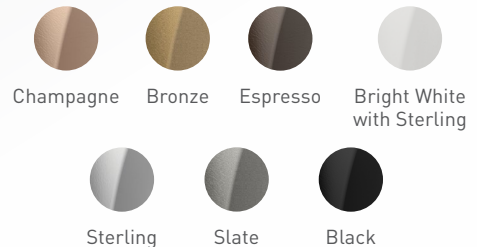

In-ear Solutions

Custom molded to your unique ear canal.

Over-the-ear Solutions

Surface NanoShield helps protect hearing aids from moisture.

Effortlessly connect to the life you love.

You expect your hearing aids to fit perfectly with your lifestyle. With improved connectivity, the best streaming sound quality, and Remote Programming improvements, Evolv AI does exactly that. Connect to a life well lived.