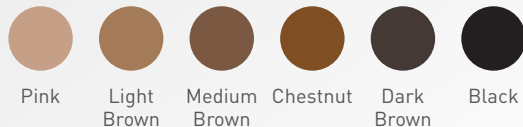

AI-powered hearing solutions for every need.

evolv^{AI}

Talk to your hearing professional about your needs, your lifestyle and how active you are to help find the hearing aid that's right for you. And if you have single-sided hearing loss we have solutions to help you.

In-ear Solutions

Custom molded to your unique ear canal.